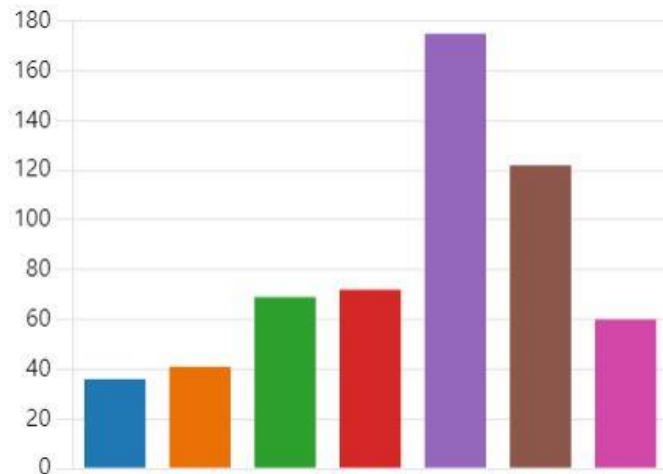

Dog-fouling survey results – October 2023

*online results (255)

Do you use the Council's parks and open spaces for dog walking? If yes, tick all that apply

● Blossoms Park	36
● Marsh Green	41
● Mowshurst - football fields	69
● Mowshurst - Millennium Wood	72
● Recreation Ground, Lingfield Ro...	175
● Stangrove Park	122
● No	60