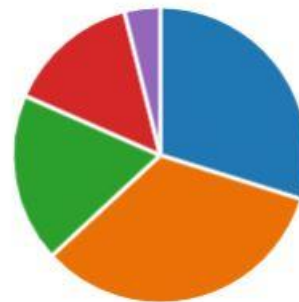

Dog-fouling survey results – October 2023

*online results (255)

Do you use the Council's parks and open spaces for dog walking? If yes, tick all that apply

● Blossoms Park	36
● Marsh Green	41
● Mowshurst - football fields	69
● Mowshurst - Millennium Wood	72
● Recreation Ground, Lingfield Ro...	175
● Stangrove Park	122
● No	60

Do you think there is a problem with dog fouling at Town Council parks and open spaces?

● Strongly agree	76
● Agree	85
● Neither agree nor disagree	47
● Disagree	37
● Strongly disagree	10

Do you think there should be a dog-on-lead policy in sports areas (football, rugby and cricket pitches) and manicured parks?

● Yes	109
● No	146