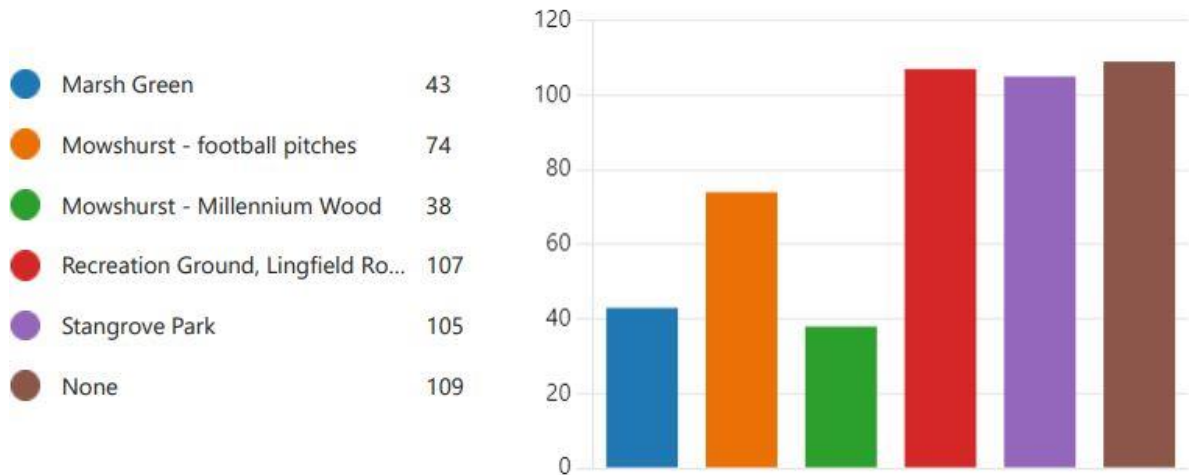

Which of the following sites would you support for dog walking controls/restrictions?
Tick all that apply